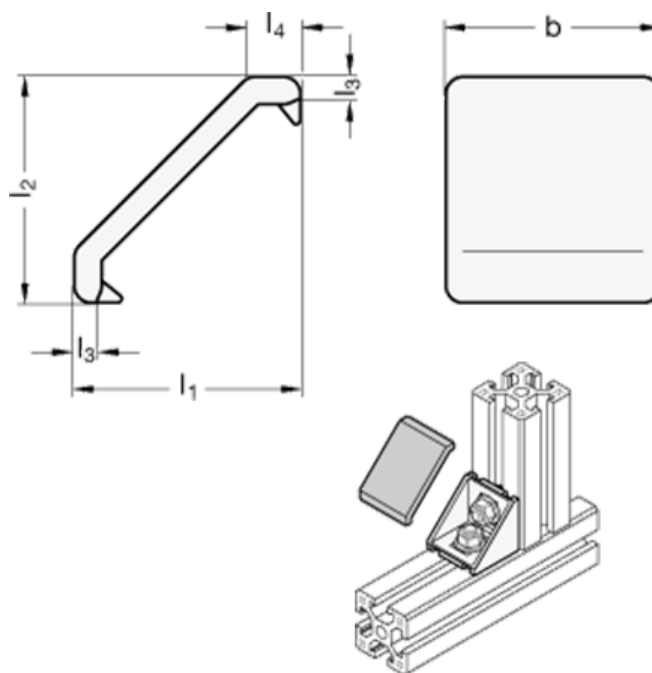

Article number: 20963404040SW

Description: E+G Plastic-cover til profilsystemer - GN 963-40-40-40-SW

## Measures

b	= 38
l1	= 40
l2	= 40
l3	= 4
l4	= 7.2
Weight (g)	= 6